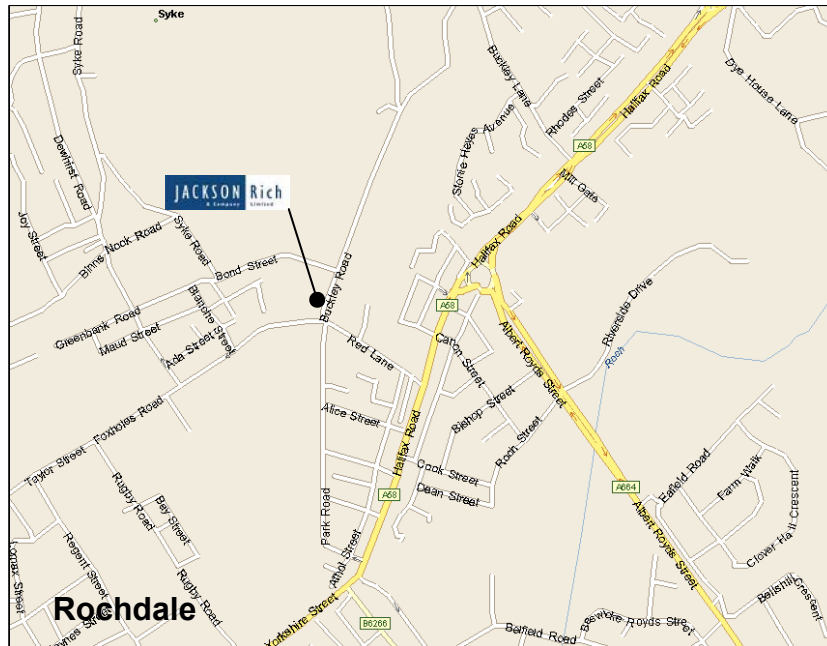

Jackson Rich & Company Limited
Faraday Court
Buckley Road Industrial Est.
Rochdale
Lancashire
OL12 9EF

Tel : 01706 650510
Fax : 01706 647622

Travelling West on the M62; leave at junction 21, and take right hand lane onto roundabout, follow signs for Rochdale (A640).

Continue for approximately one mile and then turn right at lights onto the A664, sign-posted Halifax.

Continue for approximately 1 mile, proceeding through two pelican lights and one set of traffic lights until you come a roundabout. Keep in left hand lane and turn onto the A58, sign-posted Rochdale Town Centre.

Move into centre of the road ready to turn right at Post Office on right, approximately 200 Metres.

Turn right into Red Lane, continue for approximately 250 Metres and turn right into Buckley Road, and then immediately left through gates into the Estate; Jackson Rich & Co Ltd is ahead of you and to the left.

From Rochdale Town Centre; We are just off the A58, Halifax Road, please follow directions below.

Travelling East on the M62; leave at junction 20 (A627M), take left or centre lanes and proceed left through the lights onto dual carriageway. Proceed down the carriageway for approximately 1 mile and prepare to turn left through traffic filter onto dual carriageway (A664).

Move into right hand lane and proceed down to roundabout, (Peugeot and Toyota Dealerships on your right) turn right onto A58, sign-posted Rochdale Town Centre.

Proceed through one set of Pelican lights, a 40mph speed camera and three sets of traffic lights, Rochdale Exchange and the Town Centre is on your right, the Technical College is on your left.

Proceed up the hill through the next set of traffic lights up to a round about with a Church, approximately ½ mile.

Before reaching the roundabout, move into the left hand lane ready to continue straight ahead onto the A58 (Yorkshire Street).

Proceed for approximately 1½ miles, passing first one filling station on your right, then another, also on your right on a left hand bend.

Proceed past Londis on your left; and through one set of Pelican lights immediately through the lights (Post Office ahead left), turn left into Red Lane.

Continue for approximately 250 Metres and turn right into Buckley Road, and then immediately left through gates into the Estate; Jackson Rich & Co Ltd is ahead of you and to the left.